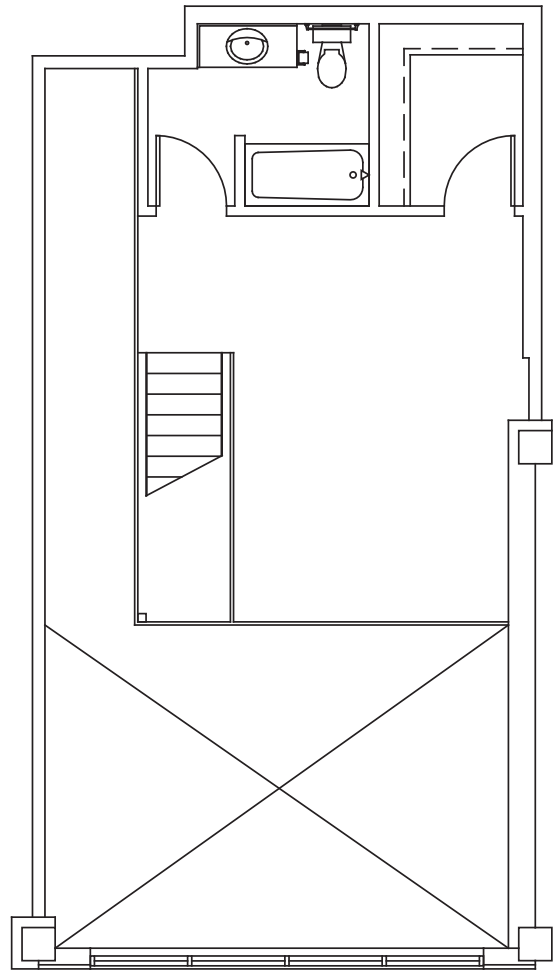

C|W LOFTS

UNIT 508 1414 SQUARE FEET

BROADWAY

STINSON BOULEVARD