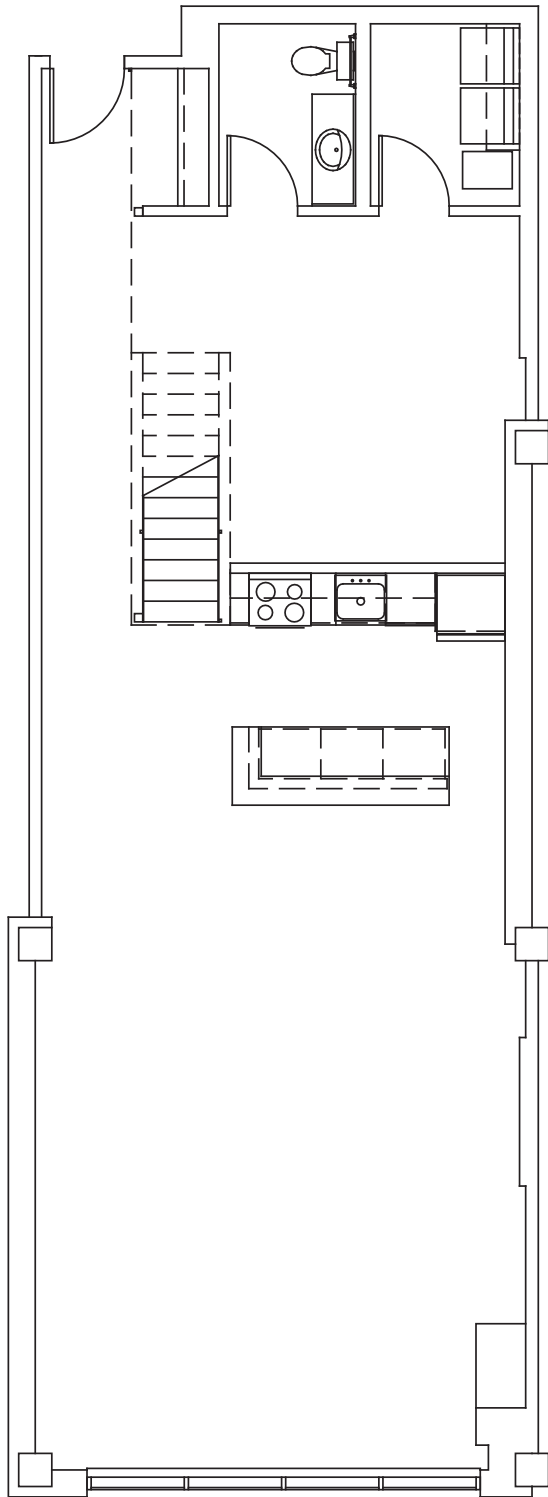

C|W LOFTS

UNIT 508 1414 SQUARE FEET

BROADWAY

STINSON BOULEVARD